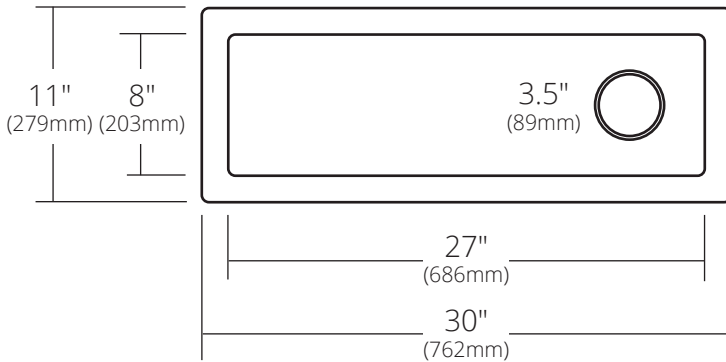

SPECIFICATIONS

RIO CHICO

TOP VIEW

SIDE VIEW

CPS210 Antique
CPS510 Brushed Nickel

PRODUCT DETAILS

- 30" x 11" x 5.5" OD (762mm x 279mm x 140mm)
- 27" x 8" x 5" ID (686mm x 203mm x 127mm)
- Basin Depth: 3.5" (89mm) to 5" (127mm)
- Hand hammered 16 gauge recycled copper
- 3.5" (89mm) drain opening

INSTALLATION

- Drop-In or Undermount

COORDINATING PRODUCTS

- Drains: DR320 or DR340

STANDARDS COMPLIANCE

- UPC/cUPC compliant

IMPORTANT

Due to the handcrafted nature of this product, it will vary in finish, texture, hammering, and other details. Dimensions may vary up to 1/4" (6mm). We strongly recommend waiting for the actual product before making any installation cuts.